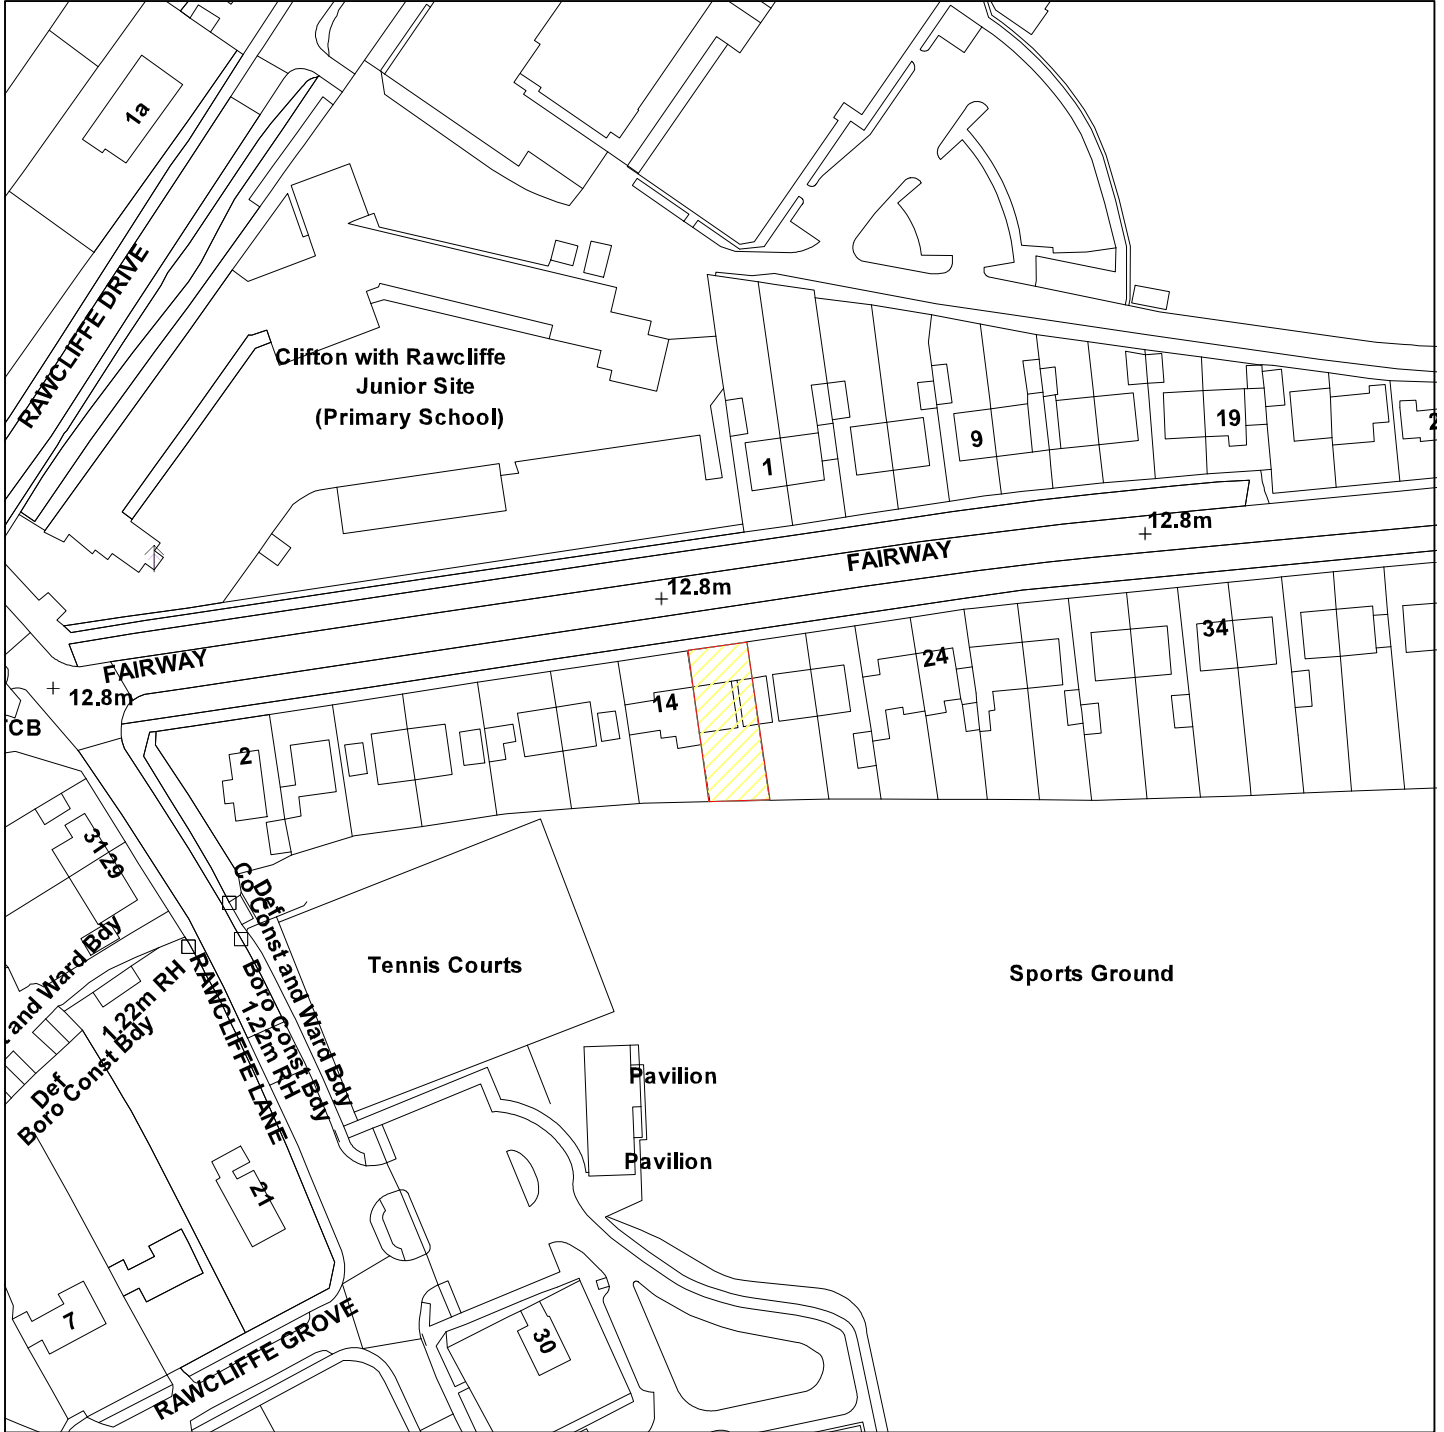

16 Fairway

09/00456/FUL

Scale : 1:1250

Reproduced from the Ordnance Survey map with the permission of the Controller of Her Majesty's Stationery Office © Crown Copyright 2000.

Unauthorised reproduction infringes Crown Copyright and may lead to prosecution or civil proceedings.

Produced using ESRI (UK)'s MapExplorer 2.0 - <http://www.esriuk.com>

Organisation	City of York Council
Department	Planning and Sustainable Development
Comments	Application Site
Date	01 June 2009
SLA Number	Not Set